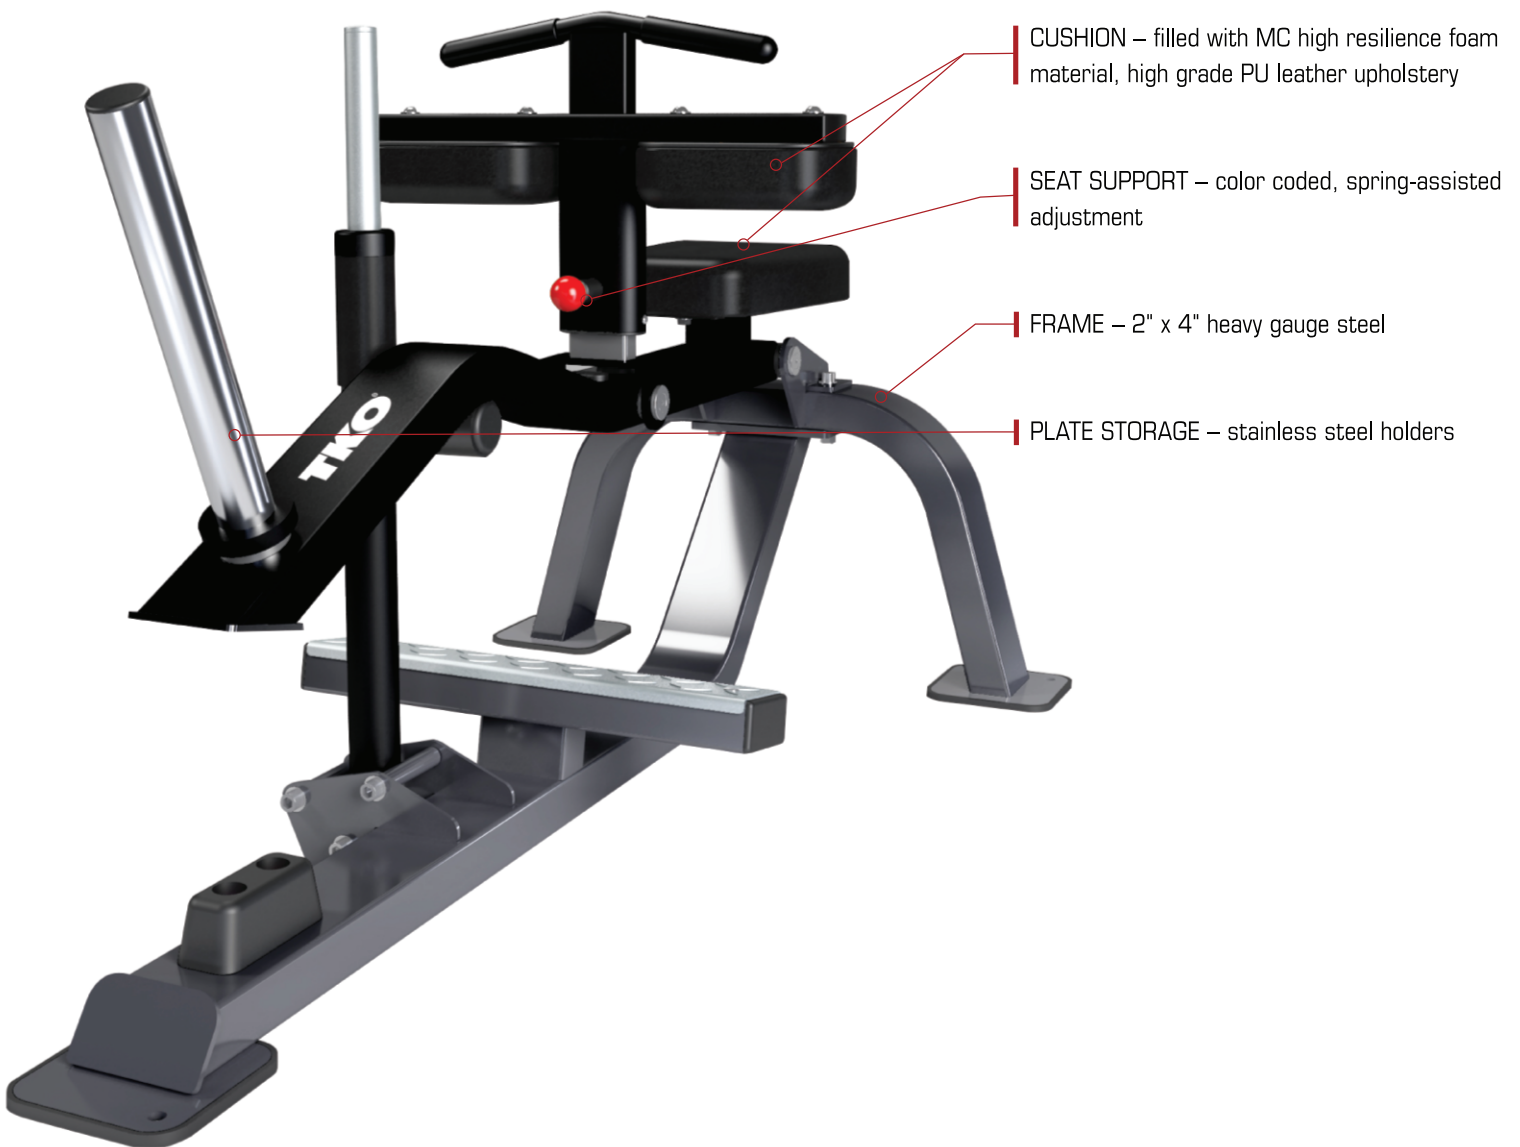

911SC | PLATE LOADED EQUIPMENT | SEATED CALF RAISE

The TKO Plate Loaded Equipment line provides high quality with a simple design to enhance the user workout and ensure a worry-free product for your facility. Easy to use, clean appearance, all while offering a smooth natural feel.

PRODUCT SPECIFICATIONS

DIMENSIONS (LWH):	59" x 31" x 33" (149cm x 79cm x 85cm)
PRODUCT WEIGHT:	320 lbs (145kg)
LOAD CAPACITY:	150 lbs
FRAME COLOR:	Graphite & Black
UPHOLSTERY COLOR:	Black
WARRANTY:	FRAME = 10 Years PARTS = 5 Years UPHOLSTERY/GRIPS/ROLLERS: = 6 Months

FEATURES & BENEFITS

TKOSTRENGTH.COM | 1.866.856.3488

SALES@TKOSTRENGTH.COM