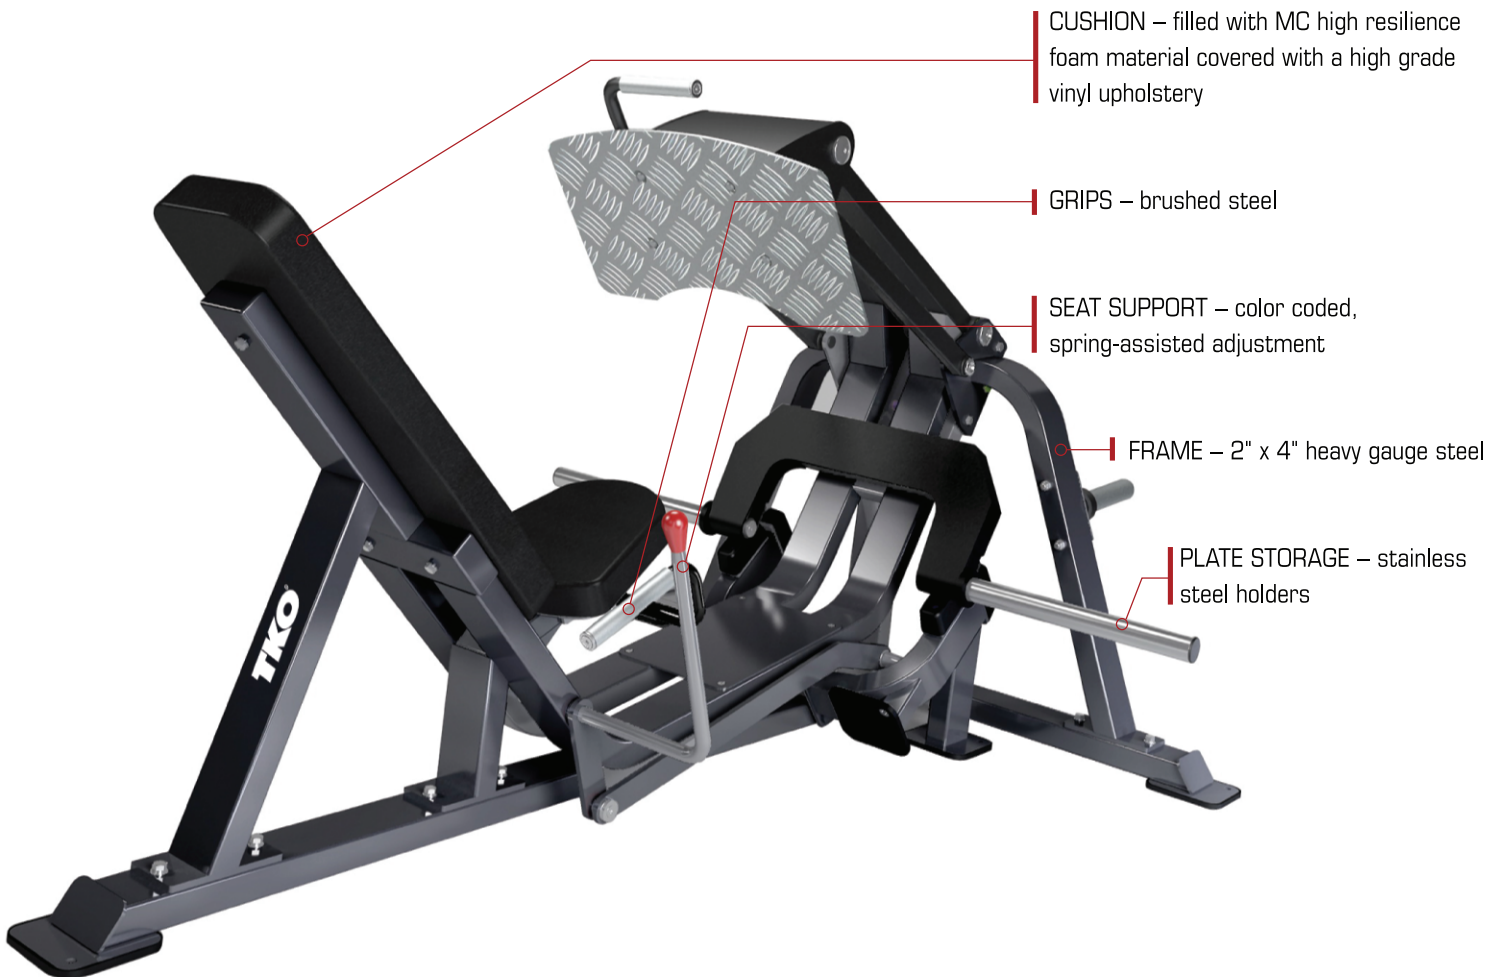

908LP | PLATE LOADED EQUIPMENT | SQUAT PRESS

The TKO Plate Loaded Equipment line provides high quality with a simple design to enhance the user workout and ensure a worry-free product for your facility. Easy to use, clean appearance, all while offering a smooth natural feel.

PRODUCT SPECIFICATIONS

DIMENSIONS (LWH):	94" x 63" x 51" (239cm x 161cm x 129cm)
PRODUCT WEIGHT:	518 lbs (235kg)
LOAD CAPACITY:	400 lbs
FRAME COLOR:	Graphite & Black
UPHOLSTERY COLOR:	Black
WARRANTY:	FRAME = 10 Years PARTS = 5 Years UPHOLSTERY/GRIPS/ROLLERS: = 6 Months

FEATURES & BENEFITS

TKOSTRENGTH.COM | 1.866.856.3488

SALES@TKOSTRENGTH.COM