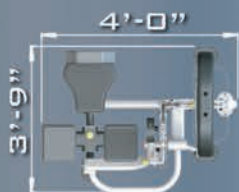

# LD<sup>7</sup>

SELF-ADJUSTING ARM

ADJUSTABLE CHEST PAD

GAS ASSISTED SEAT

STARTING POINT ADJUSTMENTS

COUNTER-BALANCED  
EXERCISE ARM

150 LB. WEIGHT STACK

EXERCISE DEMO VIA  
INTEGRATED QR CODE

HEIGHT : 5'-0"  
WEIGHT : 426 LBS